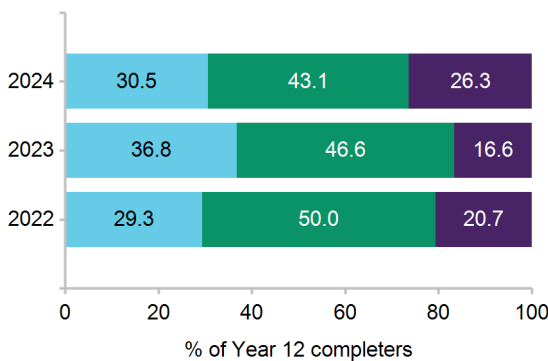

Next Step 2024 Post-School Destinations

Ipswich State High School

This is a summary of the post-school destinations of students from Ipswich State High School who completed Year 12 and gained a Senior Statement in 2023. The results are from the *Year 12 Completers Survey*, which is conducted approximately six months after students completed Year 12.

For more information about the survey visit the *Next Step* website www.qld.gov.au/nextstep. Regional and statewide reports will be available from October 2024.

73.9% response rate

167 out of 226 Year 12 completers from this school responded to the 2024 survey. *Results may not be representative of all Year 12 completers at this school.*

Post-school destinations

In 2024, 73.7% of Year 12 completers from Ipswich State High School were engaged in education, training or employment in the year after they completed school.

Of the 167 respondents, 30.5% continued in education and training. The most common study destination was VET certificate.

A further 43.1% transitioned directly into paid employment only.

All Year 12 completers were assigned to a *main destination*. Respondents who were both studying and working are reported as being in education or training, including apprentices and trainees.

Engagement over time